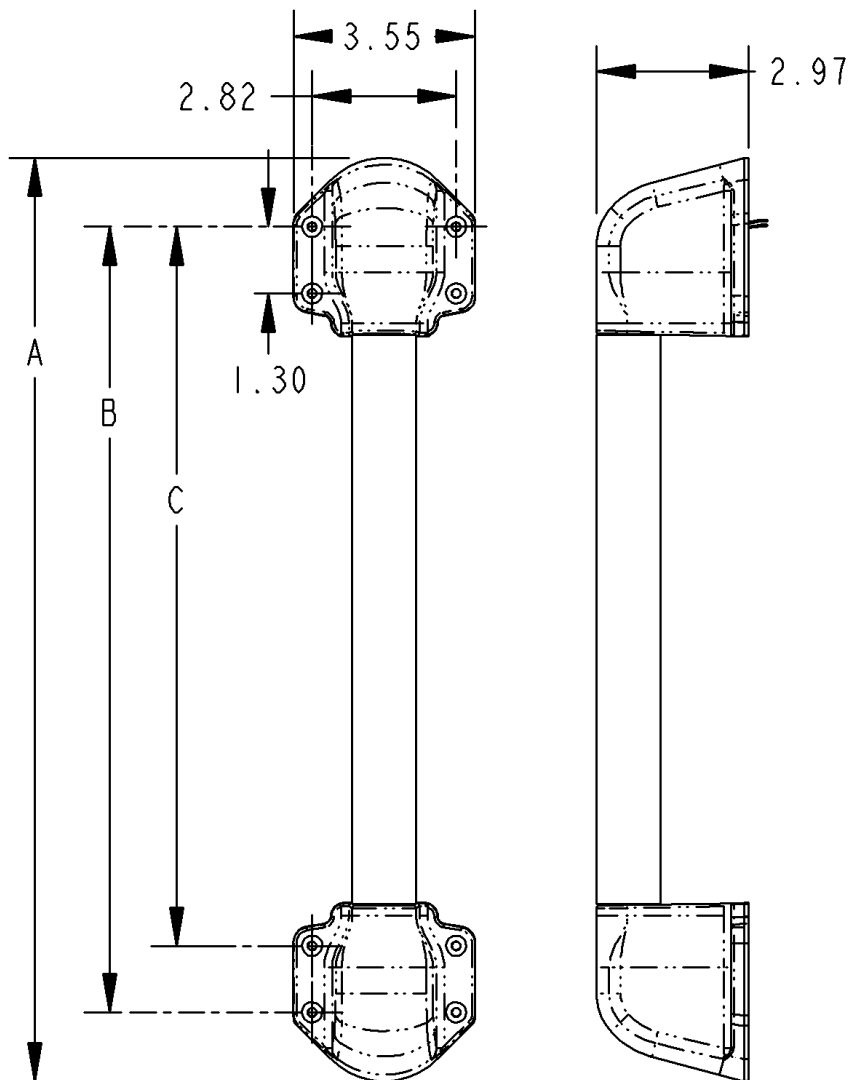

- High quality polished copper-nickel nickel chrome is durable and stylish

**INSTALLATION:**

- Easy to install with (8) 1/4" or M6 fasteners (not supplied)

Design Patent No. D559,653

Individual part dimensions are for reference only. Refer to individual part drawings for complete dimensions, specifications, and installation procedures. Engineering assistance and application drawings are available.

	18 INCH	19.5 INCH
A	18.0	19.5
B	15.3	16.8
C	14.0	15.5

For more information visit  
[www.trimarkcorp.com](http://www.trimarkcorp.com)